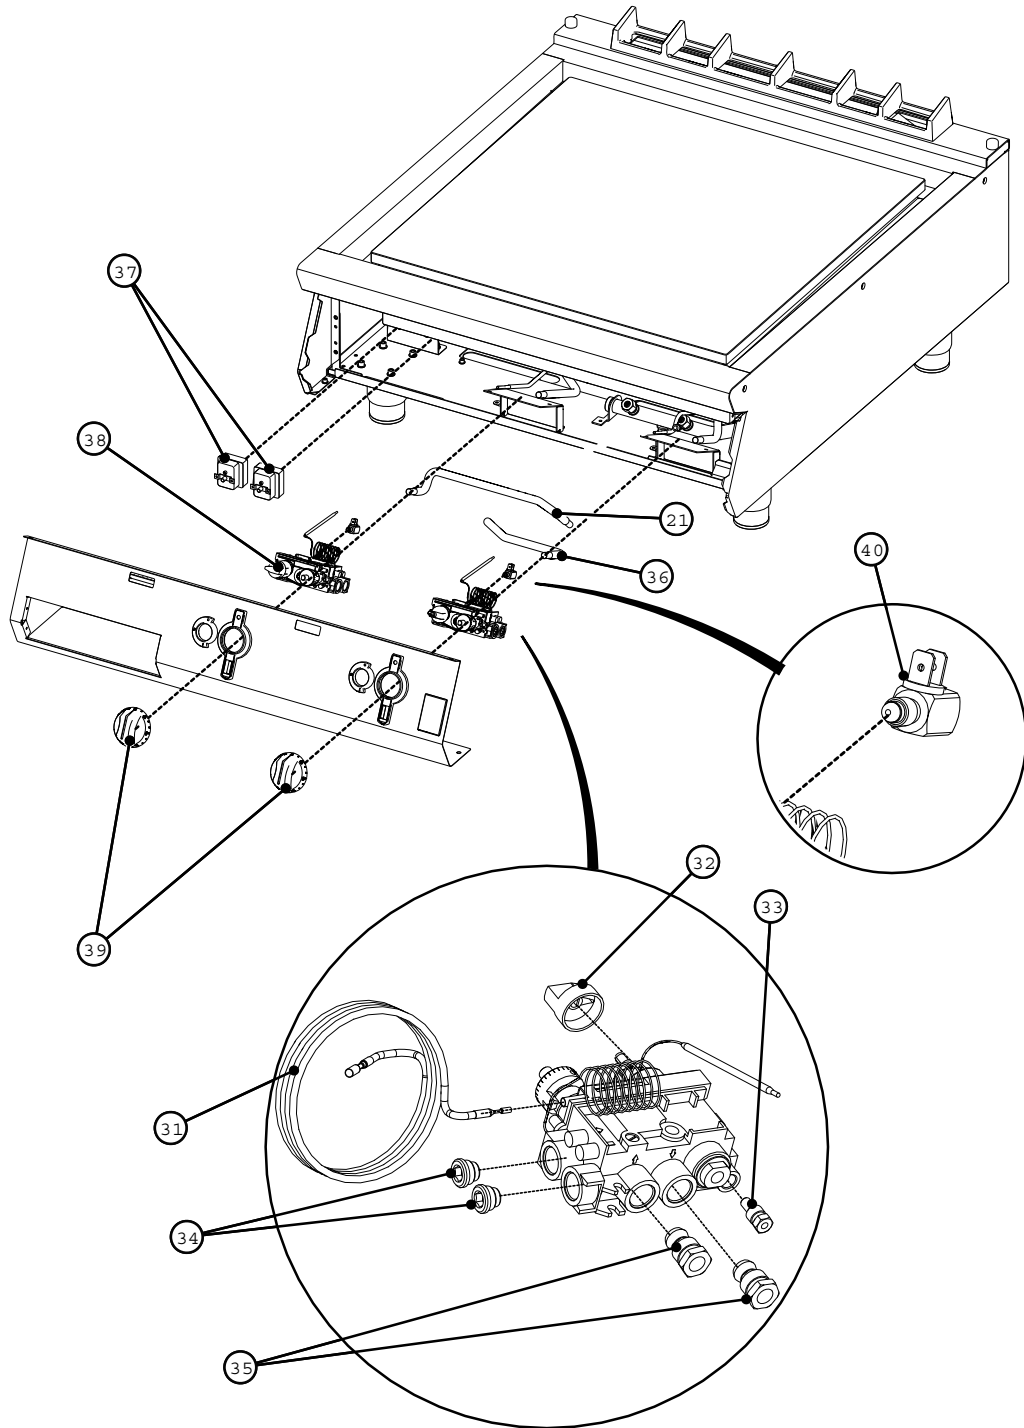

F900 SERIES

G9541CR, G9581CR Chrome Griddles

Griddle Controls

Griddle Controls

Item	Description	Spares No.	Part No.
21.	Pipe kit - Ø10 x 350mm	535010009	600232
31.	Ignition cable	533620010	RA9226
32.	Ignition knob	533620011	RA9147
33.	Compression fitting (4mm)	533620013	RA9145
34.	Plug 3/8" BSP (Set of 2)	533620014	RA9146
35.	Compression fitting (10mm) (Set of 2)	533620012	RA9144
36.	Pipe kit - Ø10 x 250mm	535010008	660005
37.	Safety thermostat	533630003	690106
38.	Valve assembly for chrome griddle	533630002	690105
39.	Control knob for chrome griddle	533630005	RA9211
40.	Interrupter	533630004	R6702