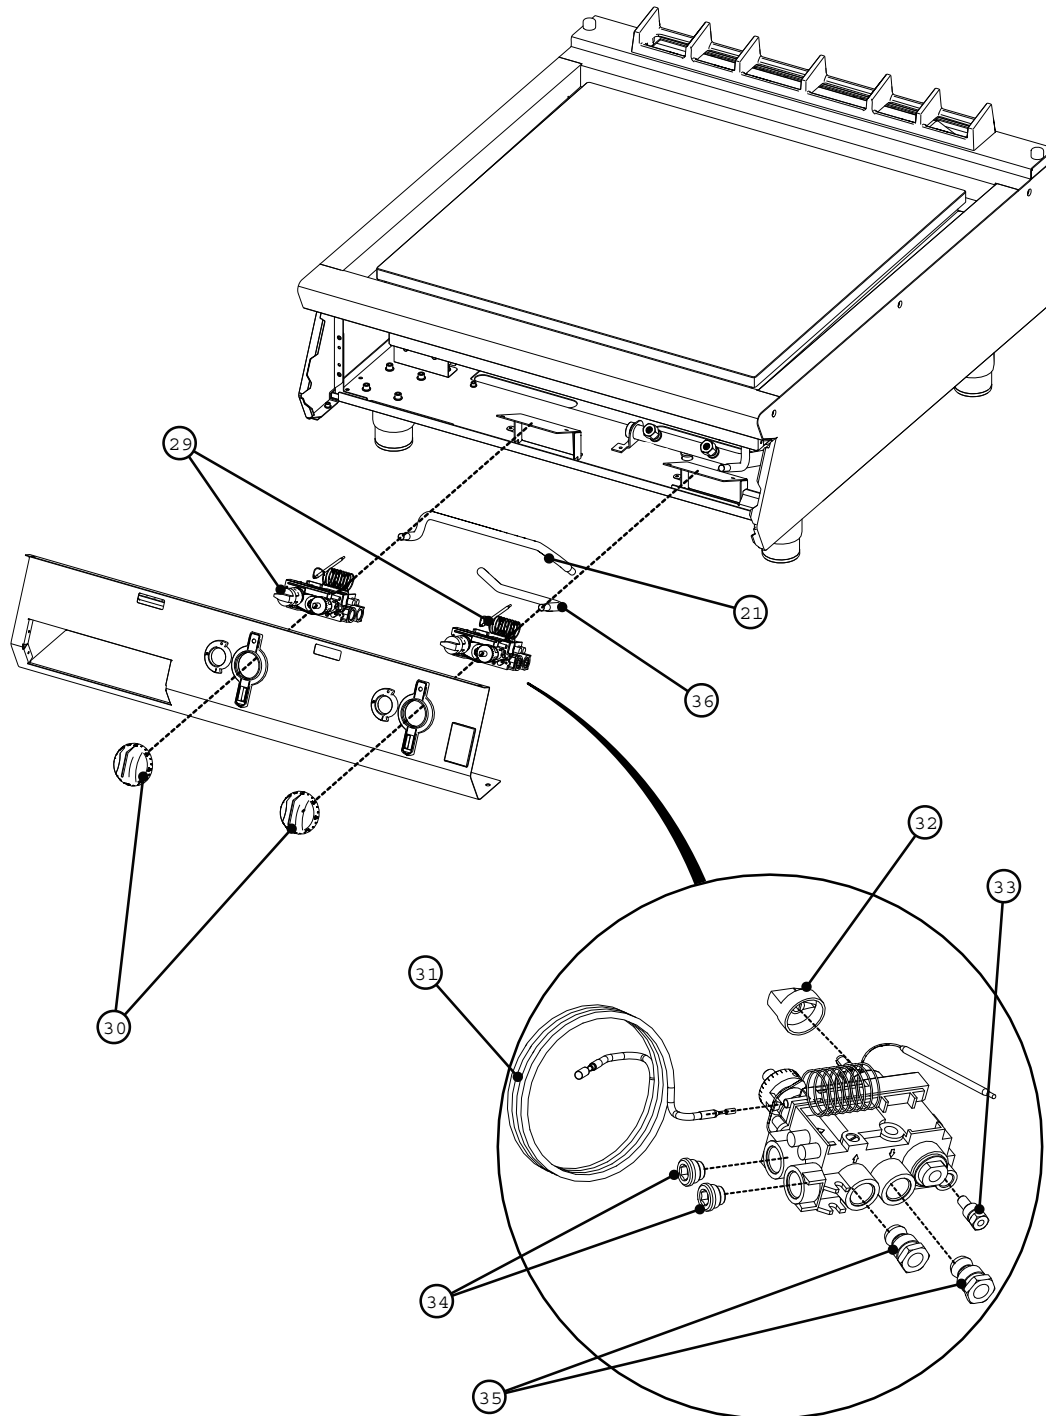

F900 SERIES

G9541, G9541R, G9581, G9581R Griddles

Griddle Controls

Griddle Controls

Item	Description	Spares No.	Part No.
21.	Pipe kit - Ø10 x 350mm	535010009	600232
29.	Griddle valve assembly	533620009	690107
30.	Control knob	533620015	RA9163
31.	Ignition cable	533620010	RA9226
32.	Ignition knob	533620011	RA9147
33.	Compression fitting (4mm)	533620013	RA9145
34.	Plug - 3/8" BSP (set of 2)	533620014	RA9146
35.	Compression fitting (10mm) (set of 2)	533620012	RA9144
36.	Pipe kit - Ø10 x 250mm	535010008	660005